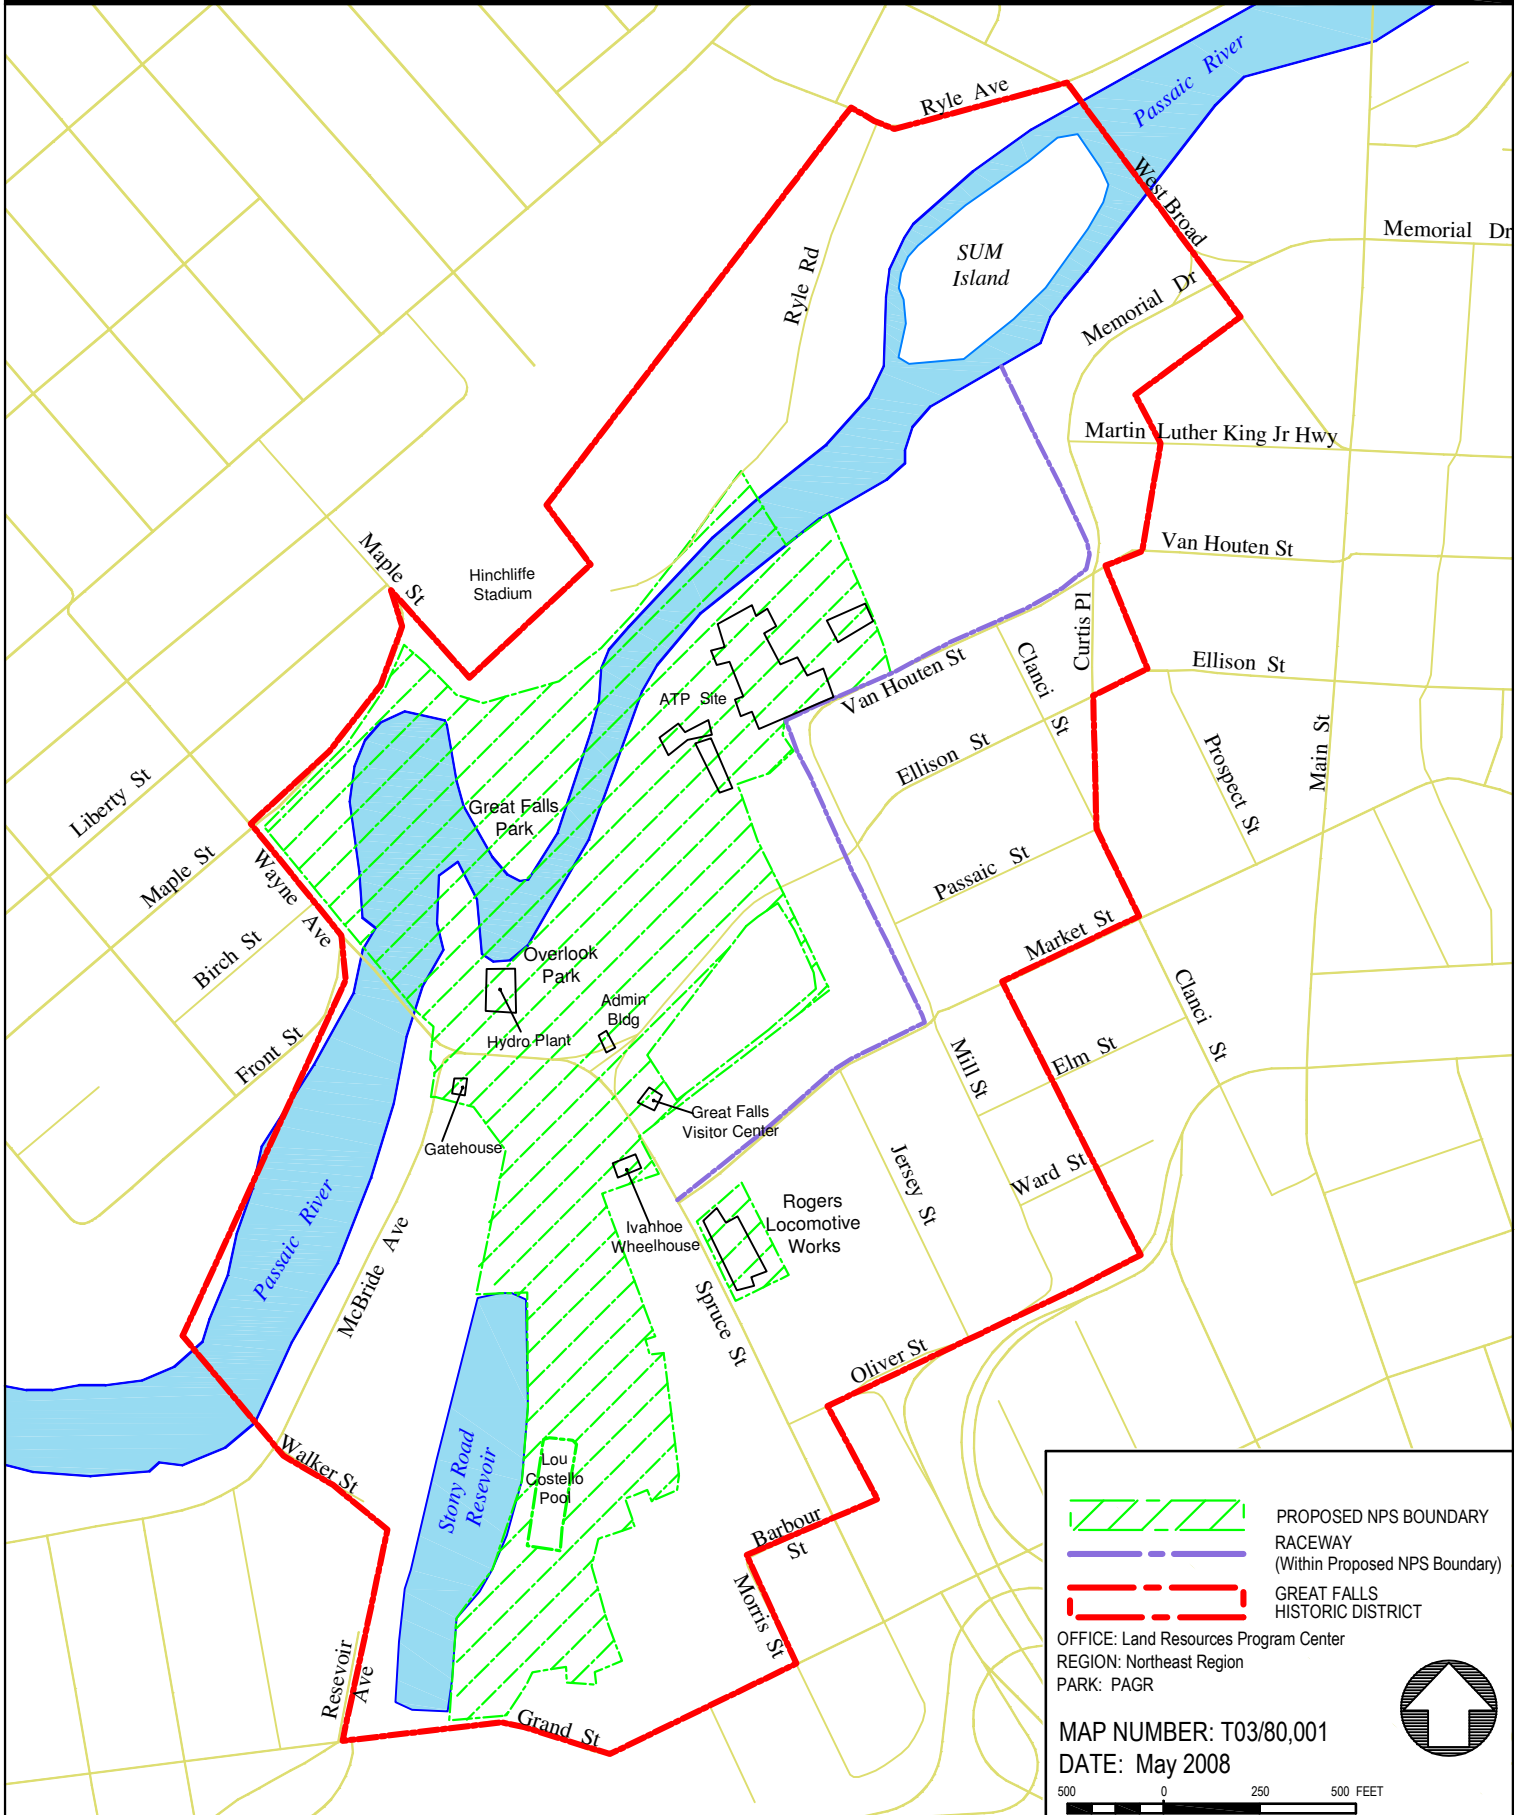

Paterson Great Falls National Historical Park

Proposed Boundary

National Park Service
U.S. Department of the Interior

 PROPOSED NPS BOUNDARY
 RACEWAY
 (Within Proposed NPS Boundary)
 GREAT FALLS HISTORIC DISTRICT

OFFICE: Land Resources Program Center
 REGION: Northeast Region
 PARK: PAGR

MAP NUMBER: T03/80,001
 DATE: May 2008